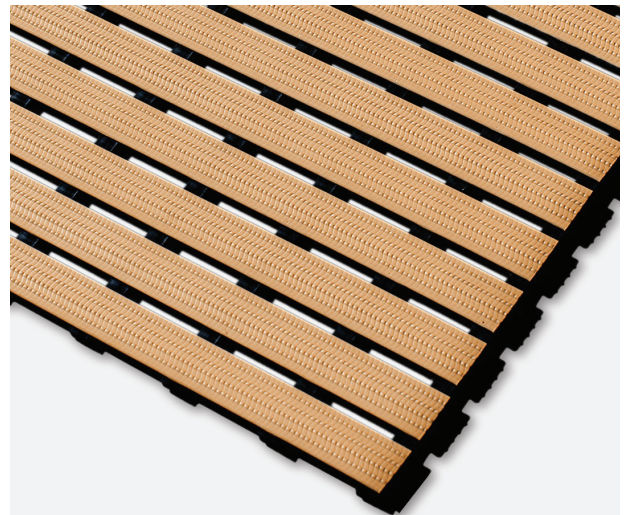

Interflex Style

Interflex Style is a strong, impact resistant, flexible duckboard mat with a unique cross-ribbed design for barefoot hygiene, comfort and stability. Constructed from the highest-grade unplasticized PVC, the design allows water to drain on all sides, whilst the mats deadweight ensures they rest firmly on the floor. Interflex Style has been designed with the sole focus of preventing slips to ensure pools, baths and saunas can be enjoyed safely.

Suitable for indoor and outdoor use

For more information about this product or, to place an order [click here](#)

Code	Metric	Imperial	Thickness	Weight	Type	Colour
IS2433BE	60cm x 10m	2' x 33'	12mm	35kg	Roll	Beige
IS2433BU	60cm x 10m	2' x 33'	12mm	35kg	Roll	Blue
IS2433GY	60cm x 10m	2' x 33'	12mm	35kg	Roll	Grey
IS2433WH	60cm x 10m	2' x 33'	12mm	35kg	Roll	White
IS3233BE	80cm x 10m	3' x 33'	12mm	47kg	Roll	Beige
IS3233BU	80cm x 10m	3' x 33'	12mm	47kg	Roll	Blue
IS3233GY	80cm x 10m	3' x 33'	12mm	47kg	Roll	Grey
IS3233WH	80cm x 10m	3' x 33'	12mm	47kg	Roll	White